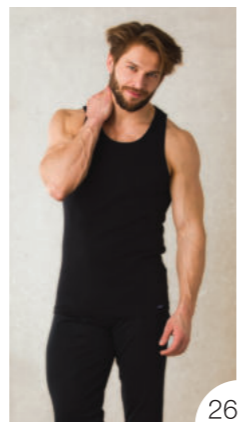

MVS 012

Skład naszych męskich piżam
The composition of our men's pajamas
Состав наших мужских пижам

•100% cotton s.j. 145 g/m2 •100% cotton tex 95 g/m2 •95% bamboo 5% elastan s.j. 200 g/m2