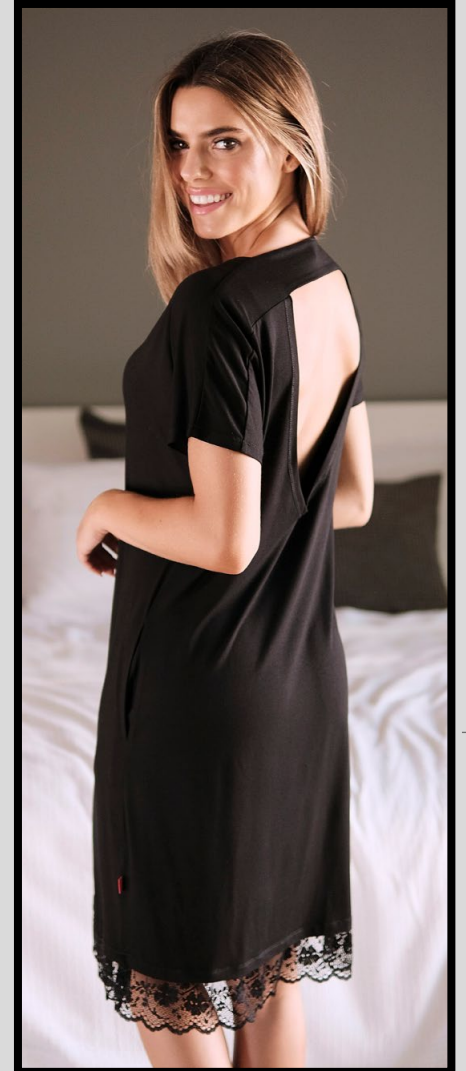

TW.4380
BLACK
(S - 2XL)
VISCOSE