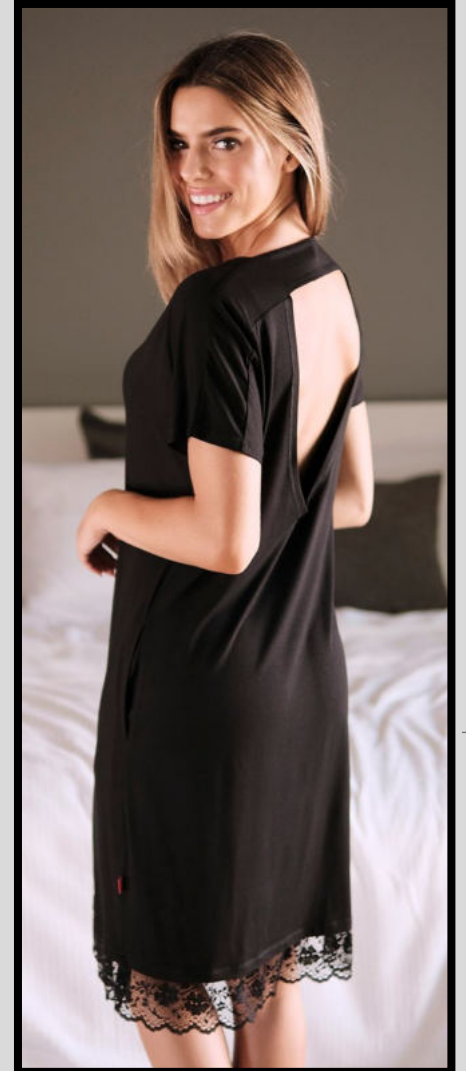

TW.4380
BLACK
(S - 2XL)
VISCOSE