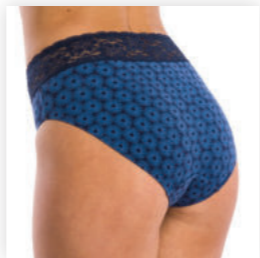

LPC 099 / 2 PACK
95% cotton, 5% elastane
size: S, M, L, XL, 2XL