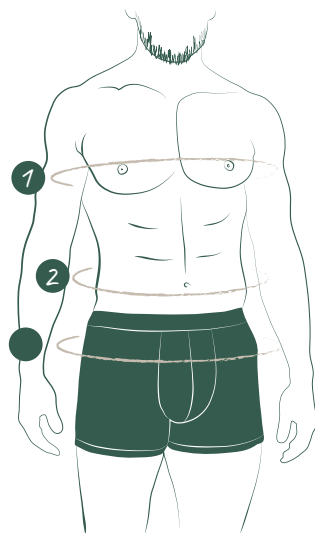

MAN

TABELA ROZMIARÓW DLA MĘŻCZYŹN

- 1 Klatka piersiowa / Chest
- 2 Obwód talii / Waist
- 3 Obwód bioder / Hips