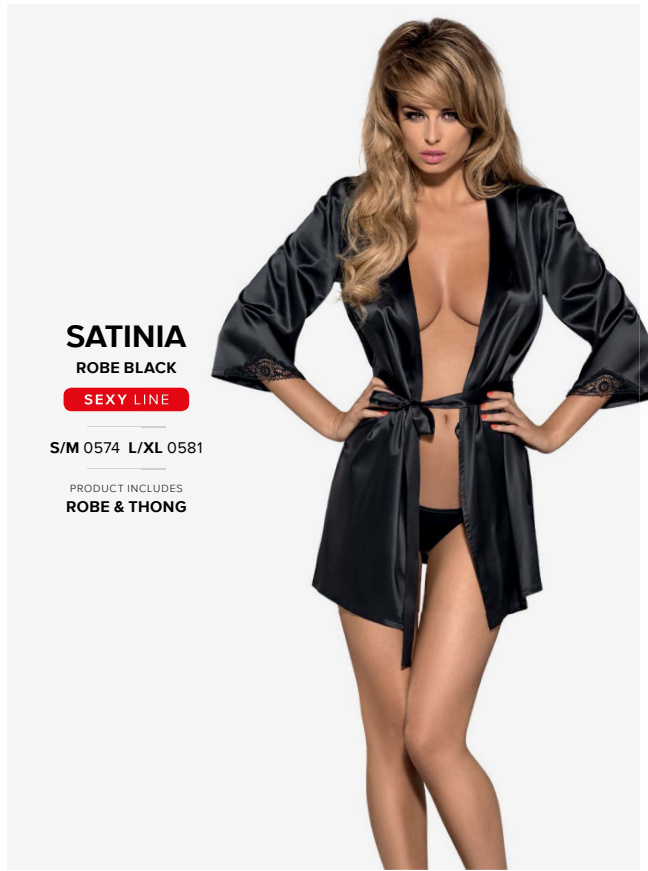

SATINIA

ROBE BLACK

SEXY LINE

S/M 0574 L/XL 0581

PRODUCT INCLUDES
ROBE & THONG