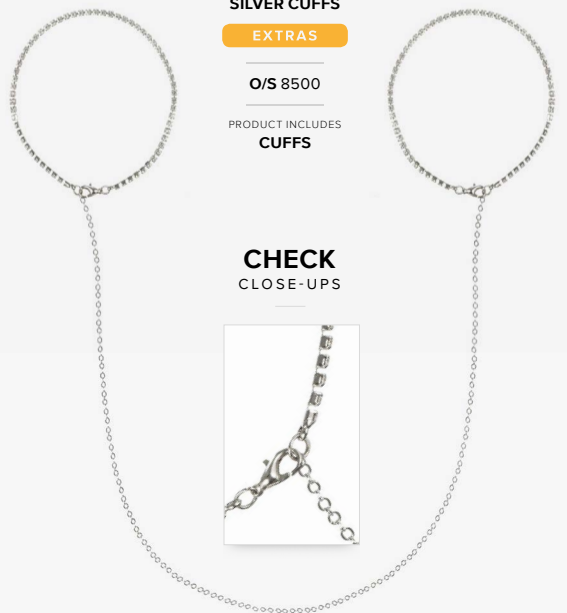

BIJOU 907

SILVER CUFFS

EXTRAS

O/S 8500

PRODUCT INCLUDES

CUFFS

CHECK
CLOSE-UPS