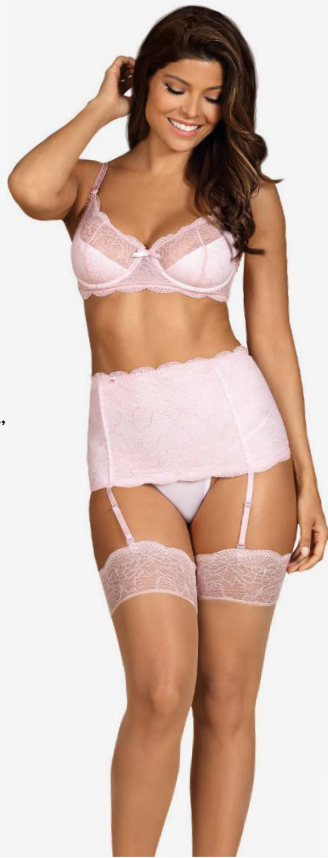

GIRLLY SET

SEXY LINE

S/M 8005 L/XL 8012

PRODUCT INCLUDES
UNDERWIRE, PADDED BRA,
GARTER BELT, THONG