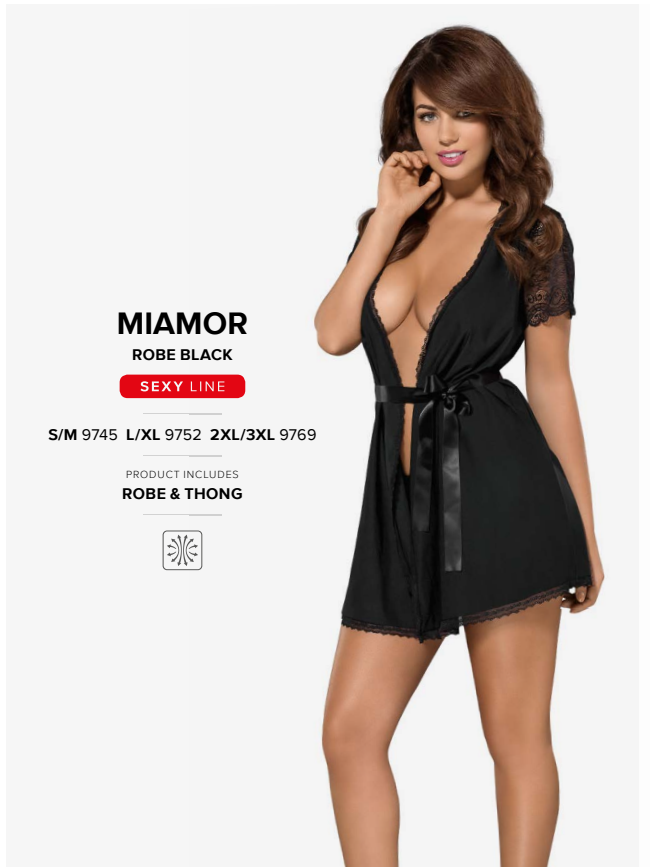

MIAMOR

ROBE BLACK

SEXY LINE

S/M 9745 L/XL 9752 2XL/3XL 9769

PRODUCT INCLUDES
ROBE & THONG