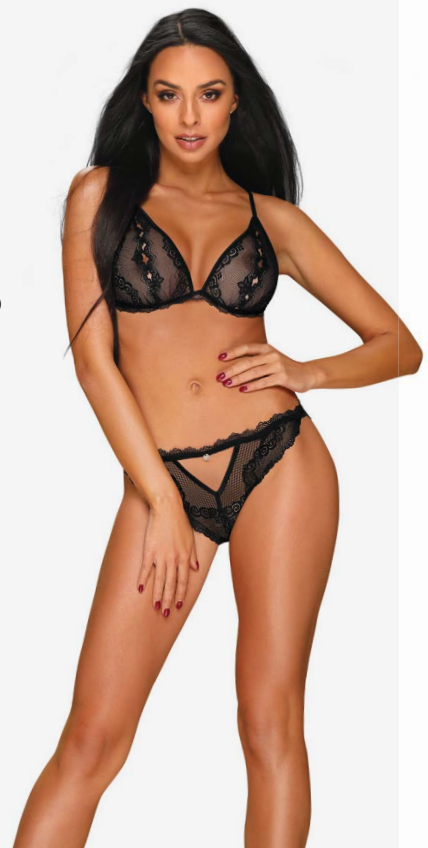

MILLAGRO

SET

SPICY LINE

S/M 1524 L/XL 1531

PRODUCT INCLUDES
BRA & PANTIES