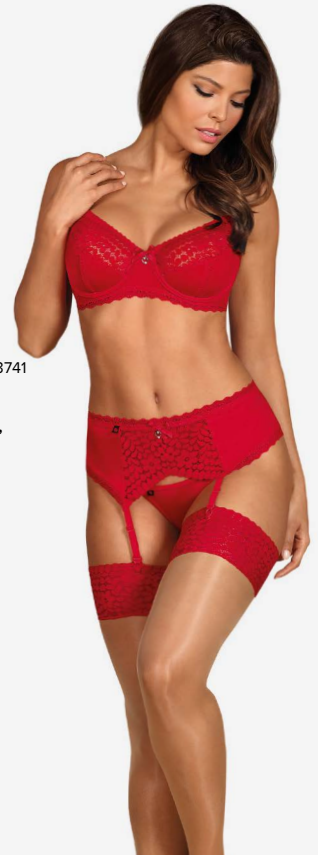

S/M 1519 L/XL 1526

PRODUCT INCLUDES
UNDERWIRE BRA,
GARTER BELT, THONG

JOLIEROSE SET

SEXY LINE

S/M 3727 L/XL 3734 2XL/3XL 3741

PRODUCT INCLUDES
UNDERWIRE, PADDED BRA,
GARTER BELT, THONG

LIVIDIA SET

SEXY LINE