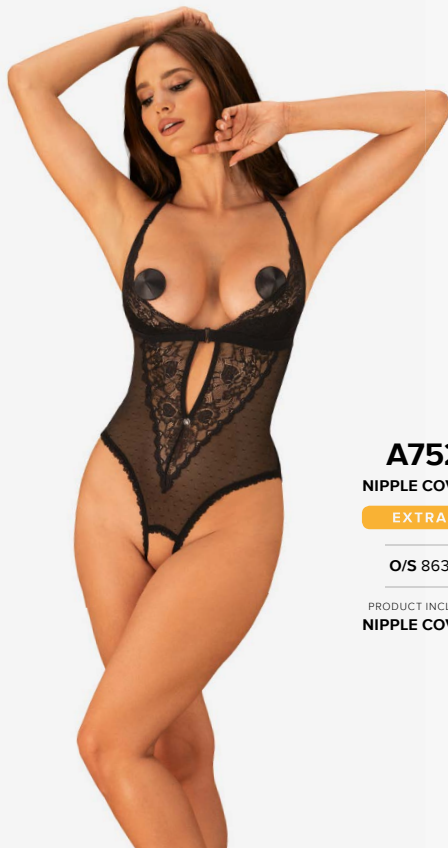

NEW
10. 2021

MAURESS
TEDDY

SPICY LINE

S/M 3450 L/XL 3467

PRODUCT INCLUDES
HALF-CUP, CROTCHLESS TEDDY

A752

NIPPLE COVERS

EXTRAS