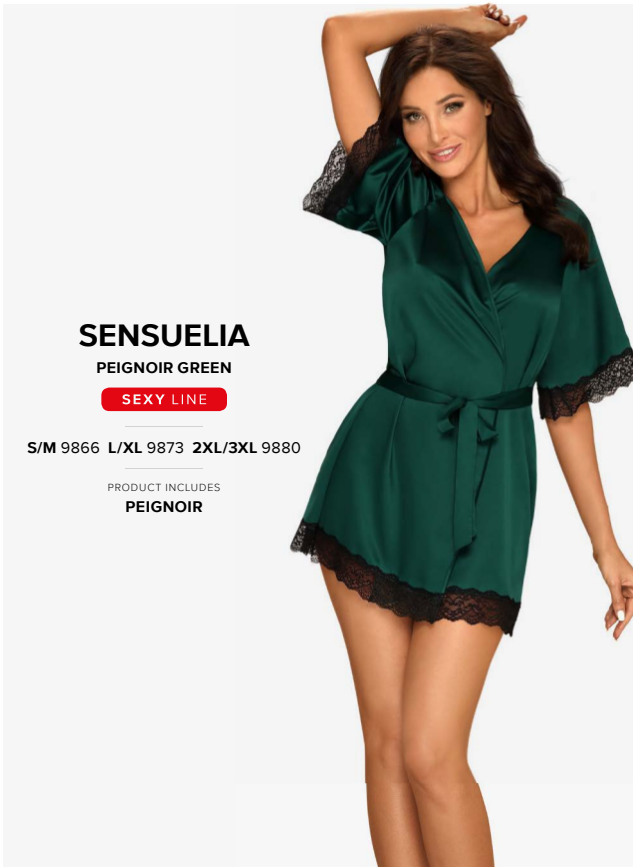

SEXY LINE

S/M 0435 L/XL 0442

PRODUCT INCLUDES
PEIGNOIR

SATINIA

ROBE BLACK

SEXY LINE

S/M 0574 L/XL 0581

PRODUCT INCLUDES
ROBE & THONG