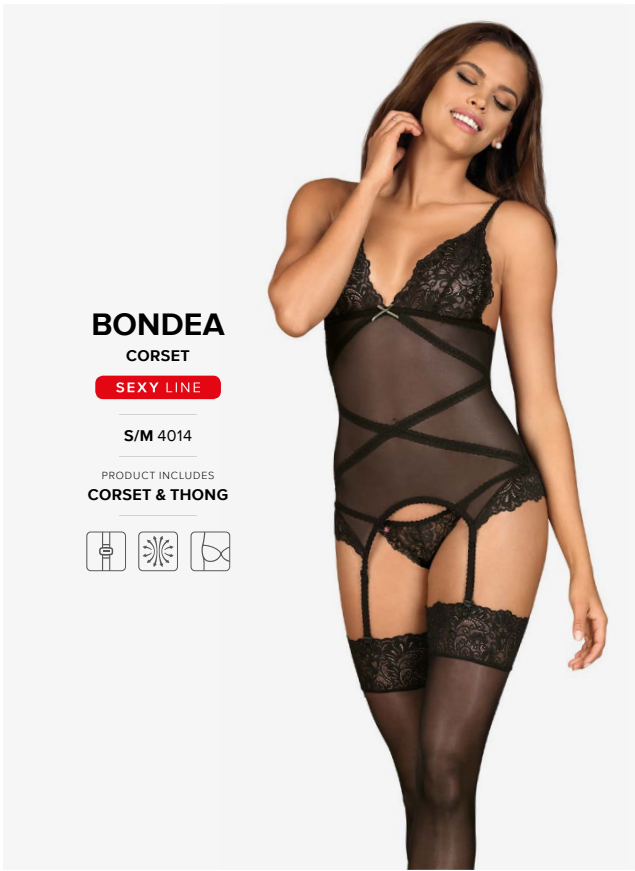

BONDEA

CORSET

SEXY LINE

S/M 4014

PRODUCT INCLUDES
CORSET & THONG