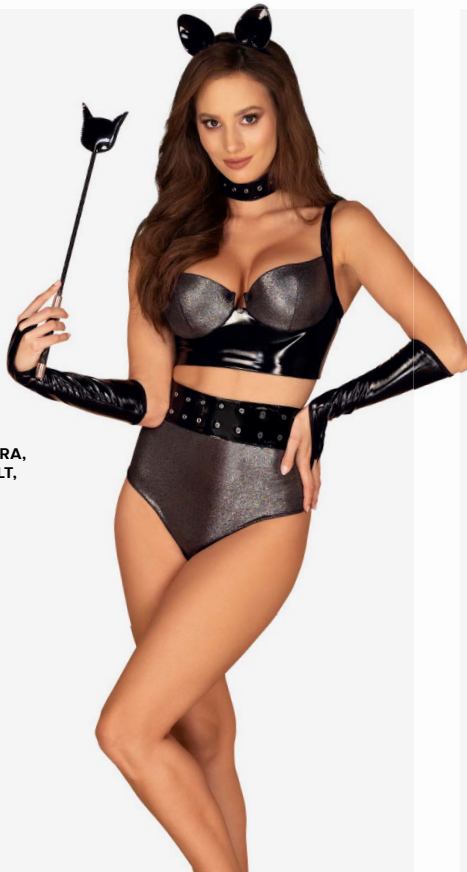

SILVERIA

SET

FUN LINE

S/M 9927 L/XL 9934

PRODUCT INCLUDES
**UNDERWIRE, PADDED BRA,
PANTIES, MITTENS, BELT,
CHOKER, EARS**