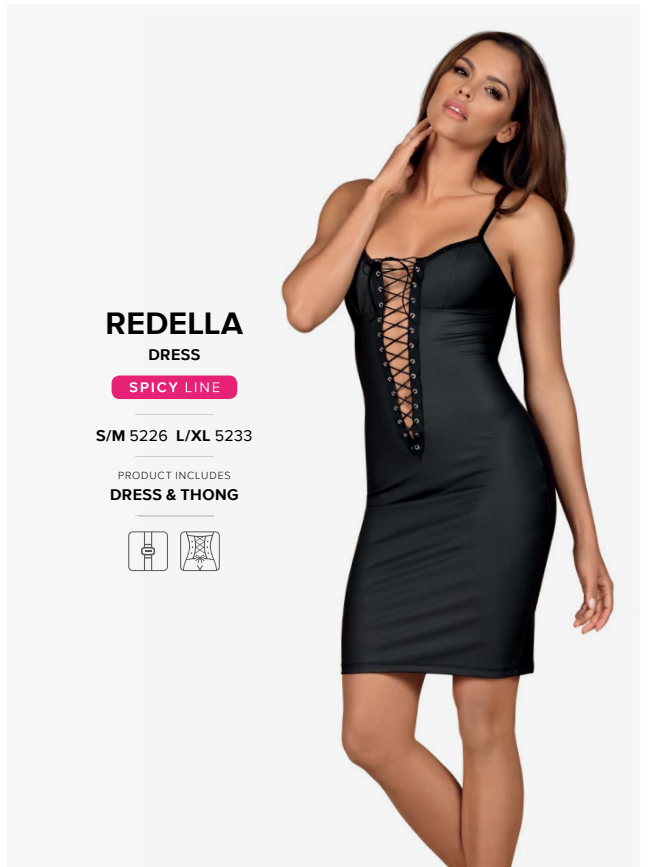

REDELLA

DRESS

SPICY LINE

S/M 5226 L/XL 5233

PRODUCT INCLUDES
DRESS & THONG