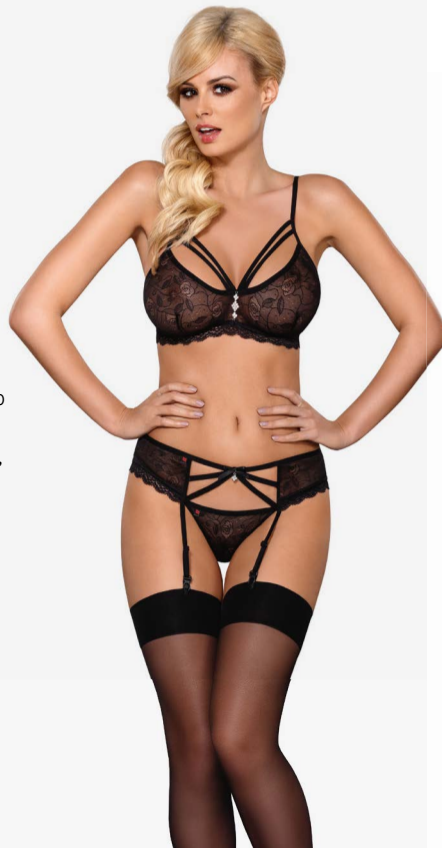

PRODUCT INCLUDES
PADDED BRA,
GARTER BELT, THONG

818-SEG-1

SEXY LINE

S/M 4633 L/XL 4640

PRODUCT INCLUDES
BRA, GARTER BELT,
THONG

838-SEG-1

SEXY LINE

S/M 2485 L/XL 2492