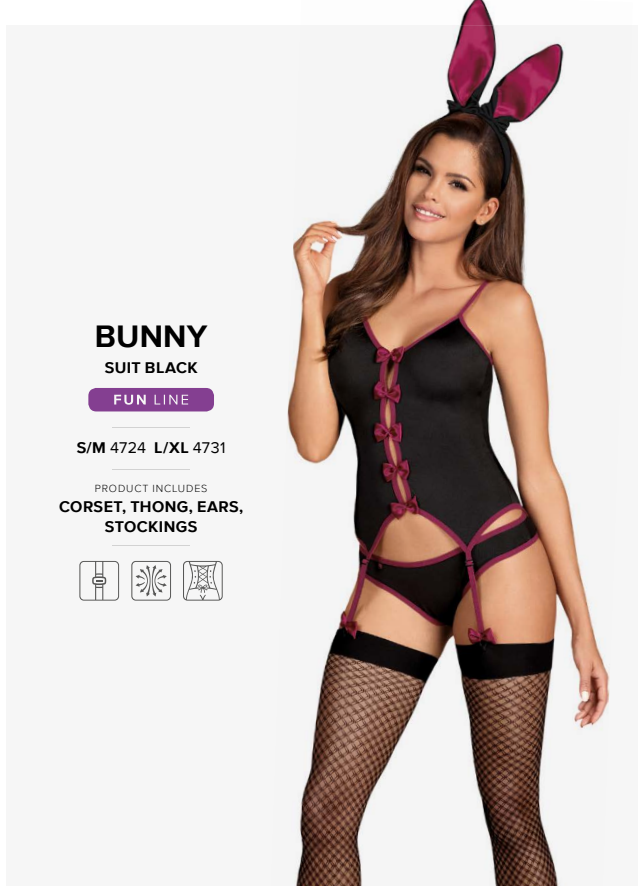

BUNNY

SUIT BLACK

FUN LINE

S/M 4724 L/XL 4731

PRODUCT INCLUDES
CORSET, THONG, EARS,
STOCKINGS