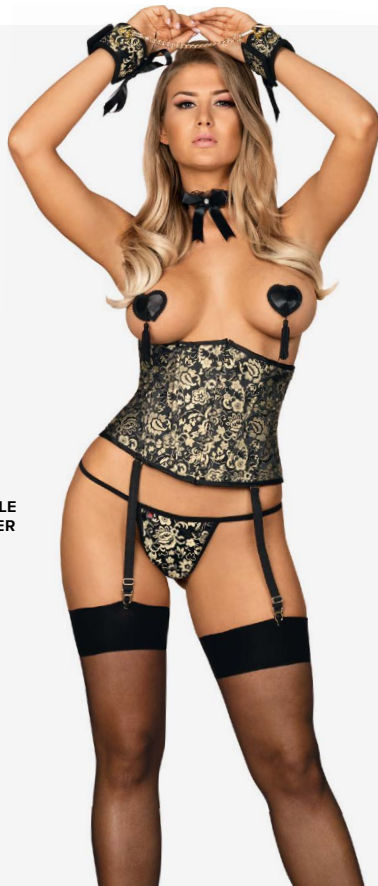

SPICY LINE

The following section presents spicy items from this category.

HEARTIA CORSET

SPICY LINE

S/M 0039 L/XL 0046

PRODUCT INCLUDES
PADDED, HALF-CUP CORSET
& CROTCHLESS THONG

SHELLE CORSET

SPICY LINE