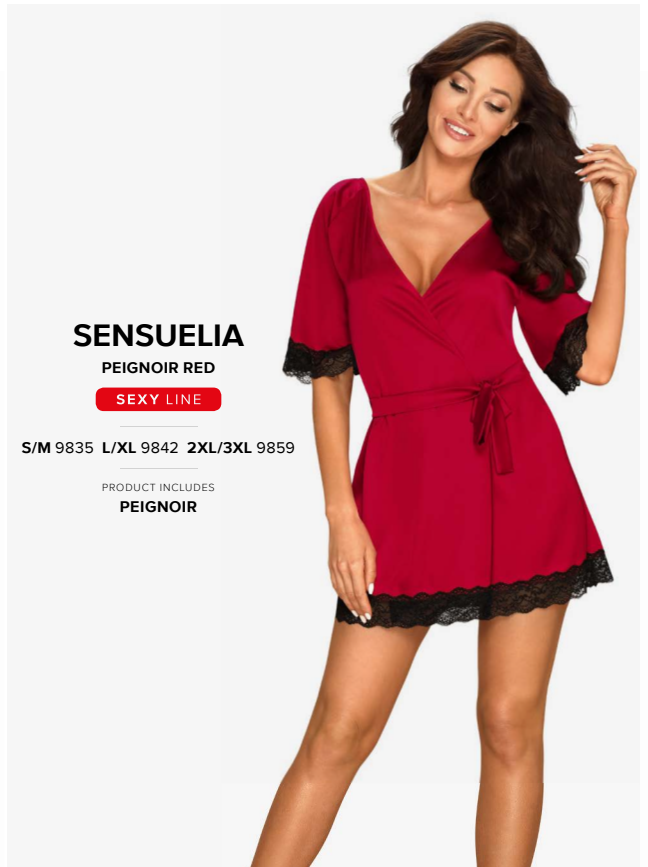

SENSUELIA

PEIGNOIR RED

SEXY LINE

S/M 9835 L/XL 9842 2XL/3XL 9859

PRODUCT INCLUDES
PEIGNOIR