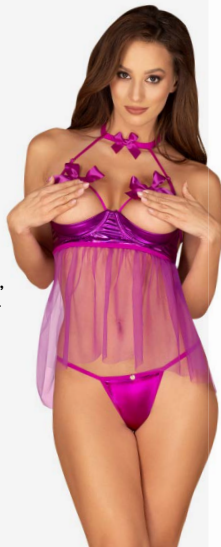

PRODUCT INCLUDES
UNDERWIRE, PADDED,
HALF-CUP BABYDOLL
& THONG

DELISHYA

BABYDOLL PURPLE

SPICY LINE

S/M 9583 L/XL 9590

PRODUCT INCLUDES
UNDERWIRE, PADDED,
HALF-CUP BABYDOLL
& THONG

HEARTIA

BABYDOLL