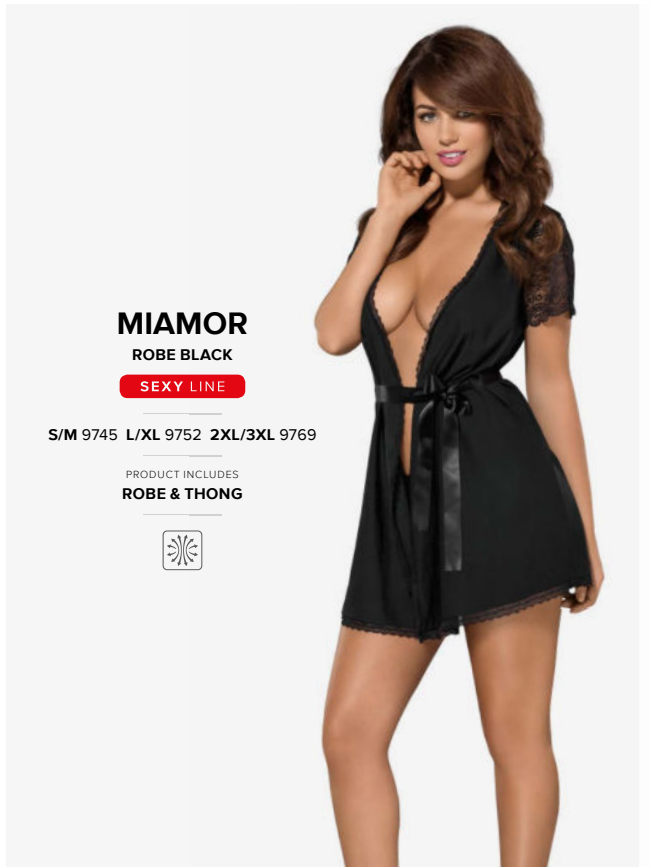

MIAMOR

ROBE BLACK

SEXY LINE

S/M 9745 L/XL 9752 2XL/3XL 9769

PRODUCT INCLUDES
ROBE & THONG