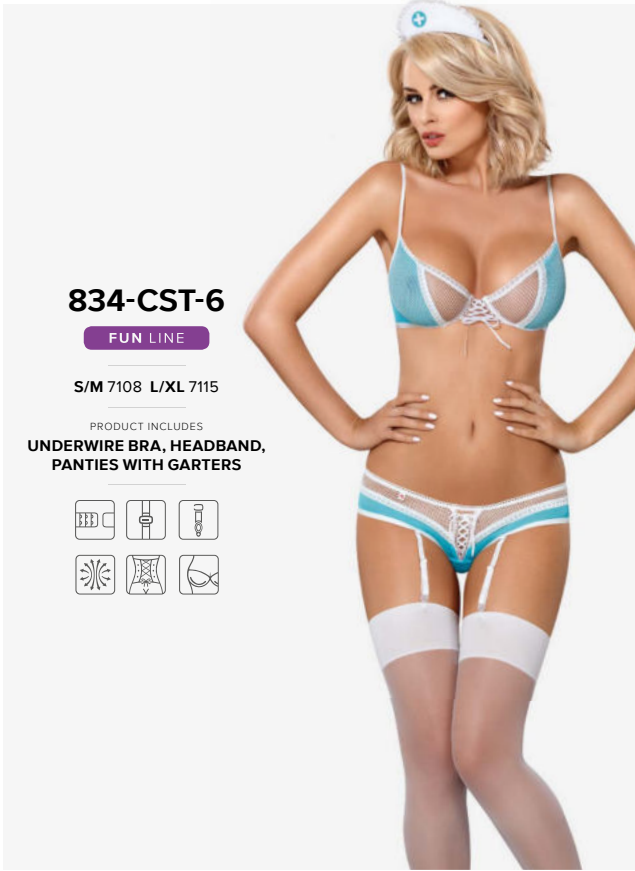

REGULAR OFFER

C O S T U M E S

834-CST-6

FUN LINE

S/M 7108 L/XL 7115

PRODUCT INCLUDES
**UNDERWIRE BRA, HEADBAND,
PANTIES WITH GARTERS**

EMERGENCY

FUN LINE