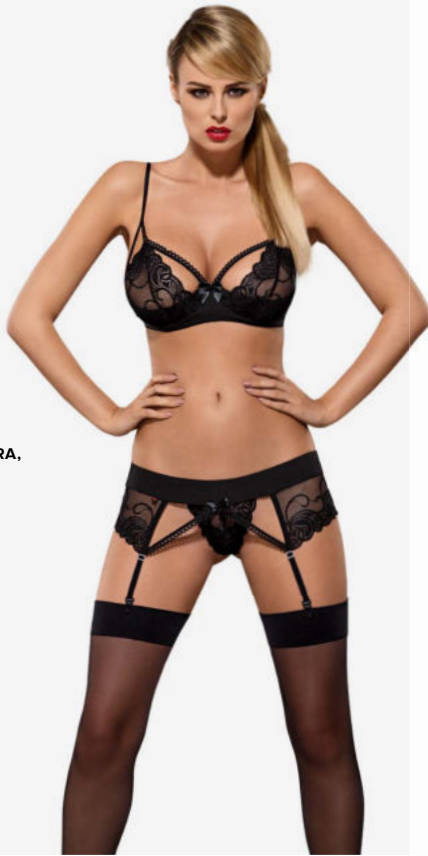

WONDERIA

SET

SEXY LINE

S/M 2608 L/XL 2615

PRODUCT INCLUDES
UNDERWIRE, PADDED BRA,
GARTER BELT, THONG