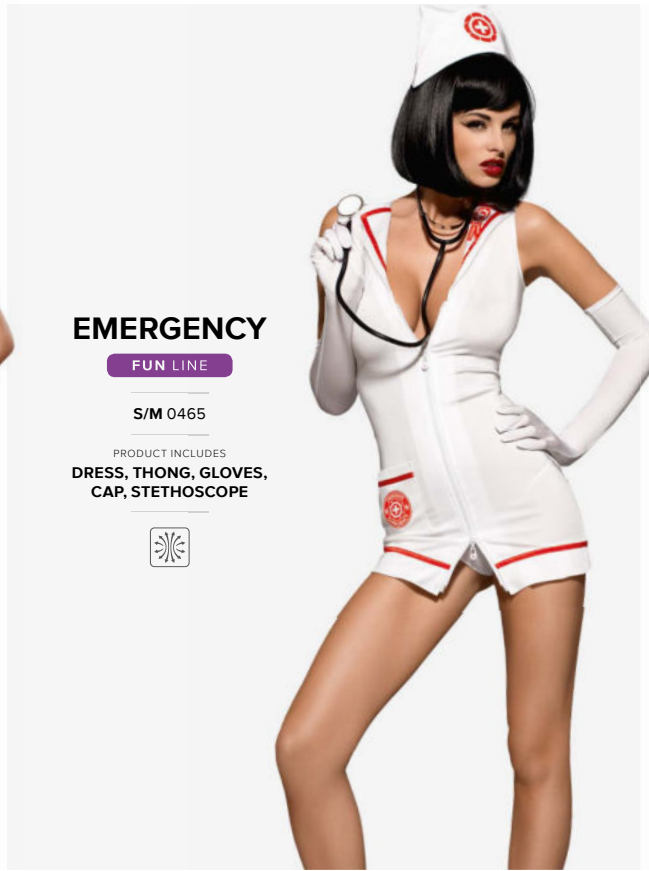

REGULAR OFFER

C O S T U M E S

834-CST-6

FUN LINE

S/M 7108 L/XL 7115

PRODUCT INCLUDES
**UNDERWIRE BRA, HEADBAND,
PANTIES WITH GARTERS**

EMERGENCY

FUN LINE