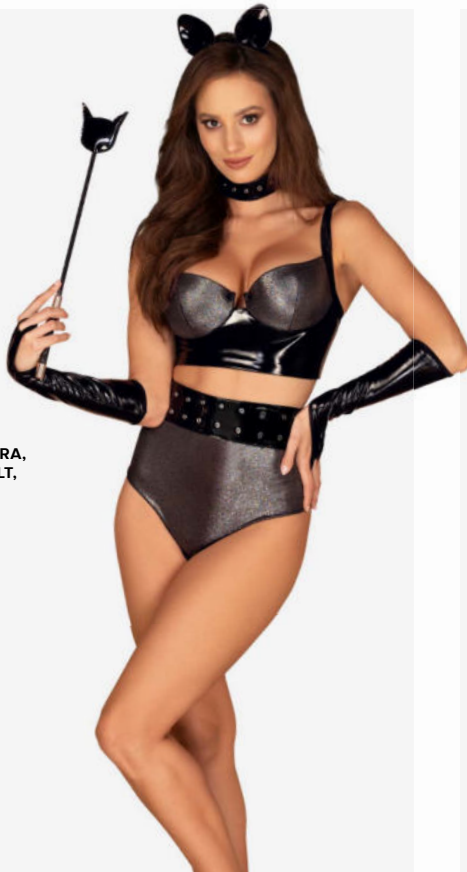

SILVERIA

SET

FUN LINE

S/M 9927 L/XL 9934

PRODUCT INCLUDES
**UNDERWIRE, PADDED BRA,
PANTIES, MITTENS, BELT,
CHOKER, EARS**