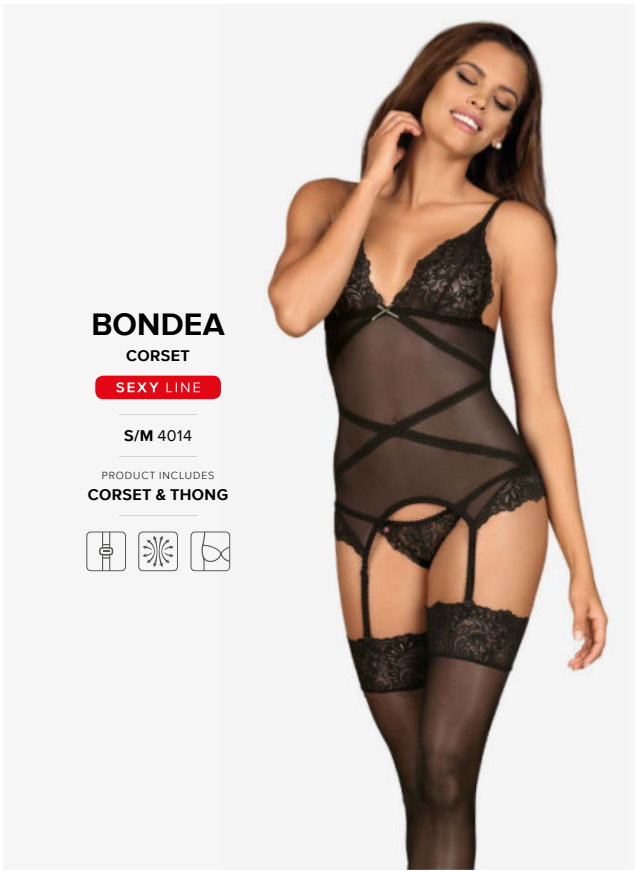

SEXY LINE

S/M 3147 L/XL 3154

PRODUCT INCLUDES
CORSET
WITH DETACHABLE
GARTERS, THONG,
DETACHABLE STRAP

AMALLIE

CORSET

SEXY LINE

S/M 7916 L/XL 7923 2XL/3XL 7930

PRODUCT INCLUDES
UNDERWIRE, PADDED
CORSET & THONG