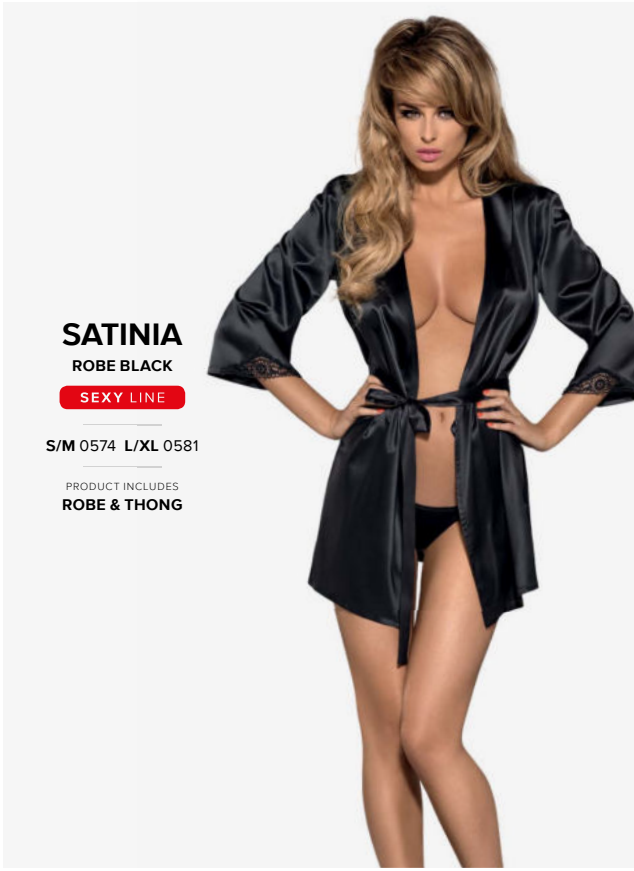

SATINIA

ROBE BLACK

SEXY LINE

S/M 0574 L/XL 0581

PRODUCT INCLUDES
ROBE & THONG