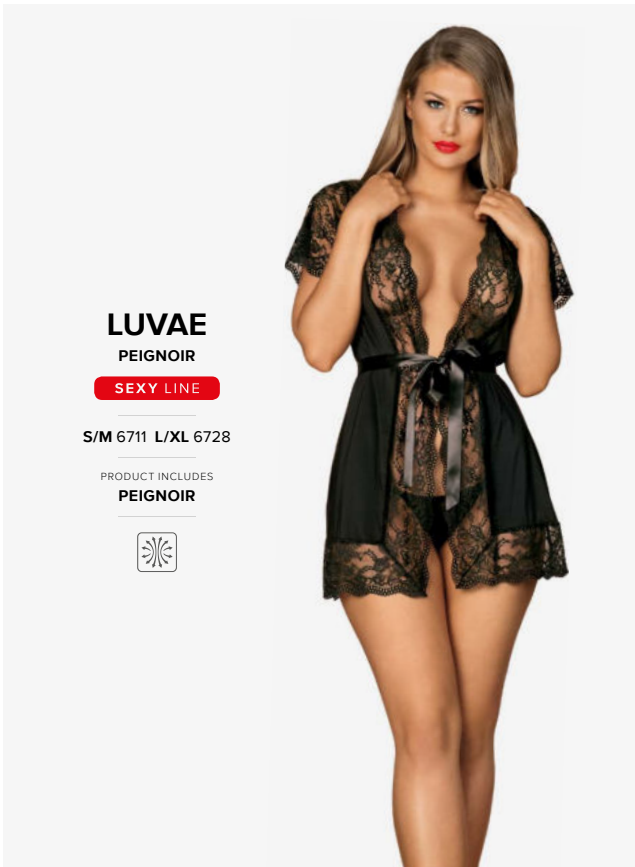

LUVAE

PEIGNOIR

SEXY LINE

S/M 6711 L/XL 6728

PRODUCT INCLUDES
PEIGNOIR

MIAMOR

ROBE BLACK

SEXY LINE