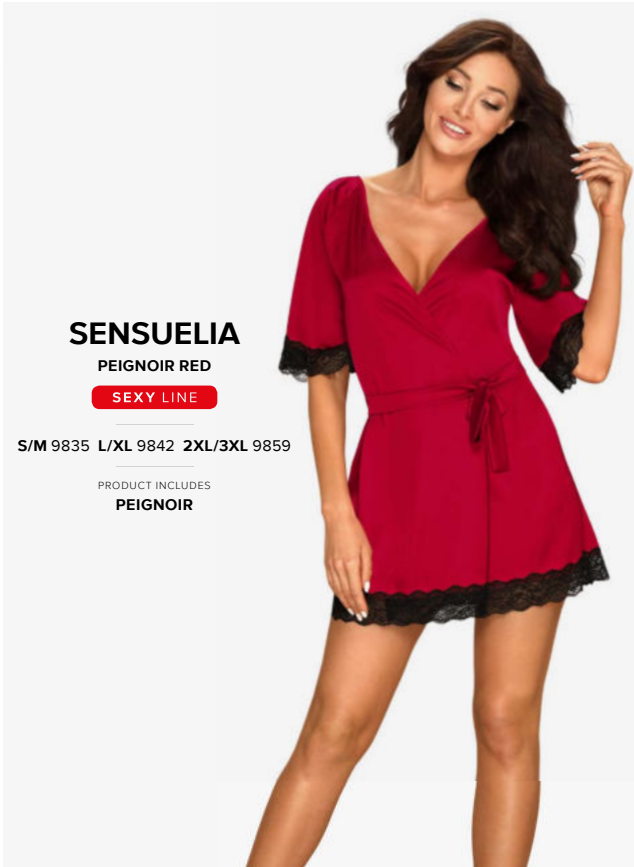

SENSUELIA

PEIGNOIR RED

SEXY LINE

S/M 9835 L/XL 9842 2XL/3XL 9859

PRODUCT INCLUDES
PEIGNOIR