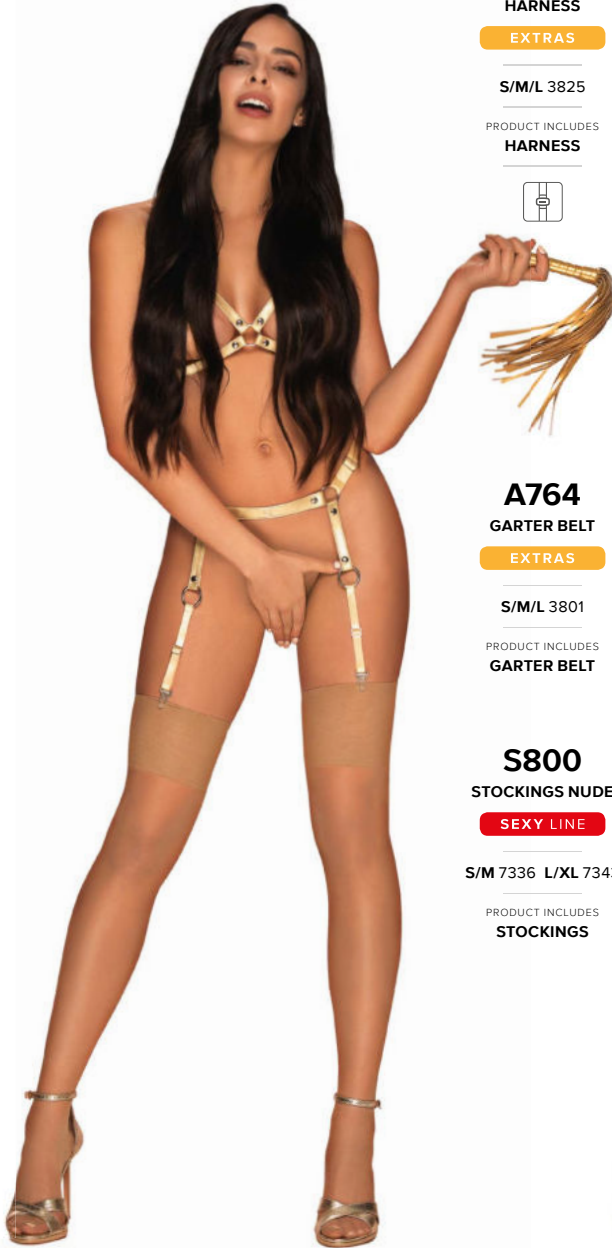

EXTRAS

S/M/L 3801

PRODUCT INCLUDES
GARTER BELT

S800

STOCKINGS NUDE

SEXY LINE

S/M 7336 L/XL 7343

PRODUCT INCLUDES
STOCKINGS