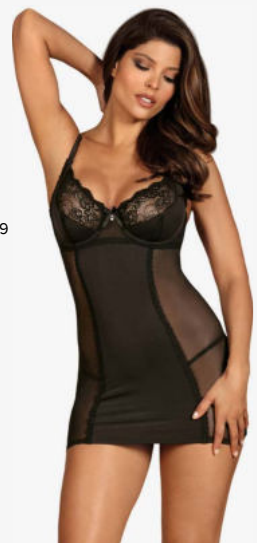

SEXY LINE

S/M 2936 L/XL 2943

PRODUCT INCLUDES
UNDERWIRE CHEMISE
& THONG

AMALLIE

CHEMISE

SEXY LINE

S/M 7886 L/XL 7893 2XL/3XL 7909

PRODUCT INCLUDES
UNDERWIRE, PADDED
CHEMISE & THONG