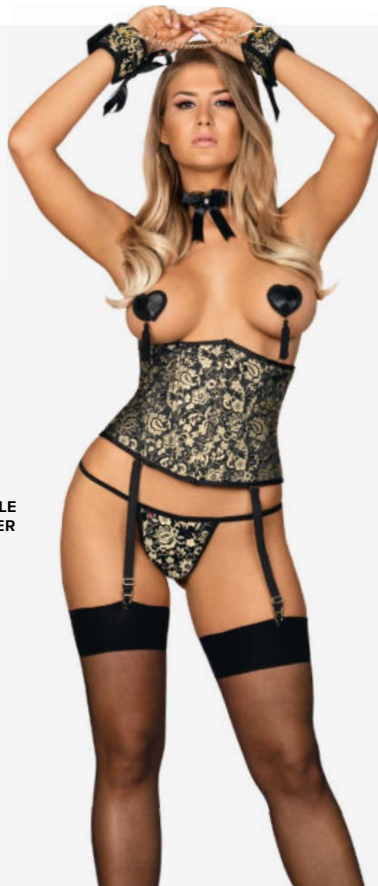

SHELLE CORSET

SPICY LINE

S/M 6889 L/XL 6896

PRODUCT INCLUDES
CORSET WITH DETACHABLE
GARTERS, THONG, CHOKER