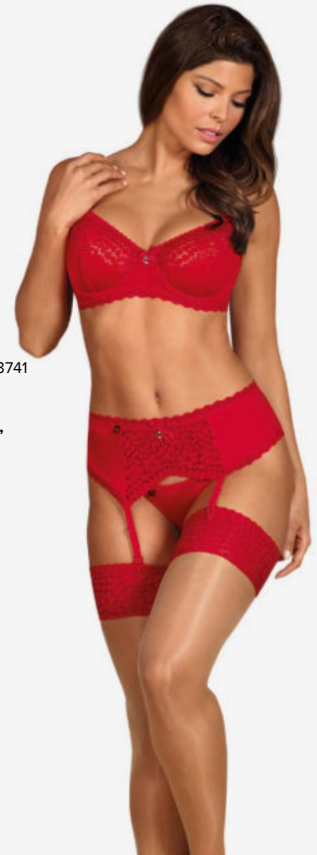

S/M 1519 L/XL 1526

PRODUCT INCLUDES
UNDERWIRE BRA,
GARTER BELT, THONG

JOLIEROSE SET

SEXY LINE

S/M 3727 L/XL 3734 2XL/3XL 3741

PRODUCT INCLUDES
UNDERWIRE, PADDED BRA,
GARTER BELT, THONG

LIVIDIA

SET