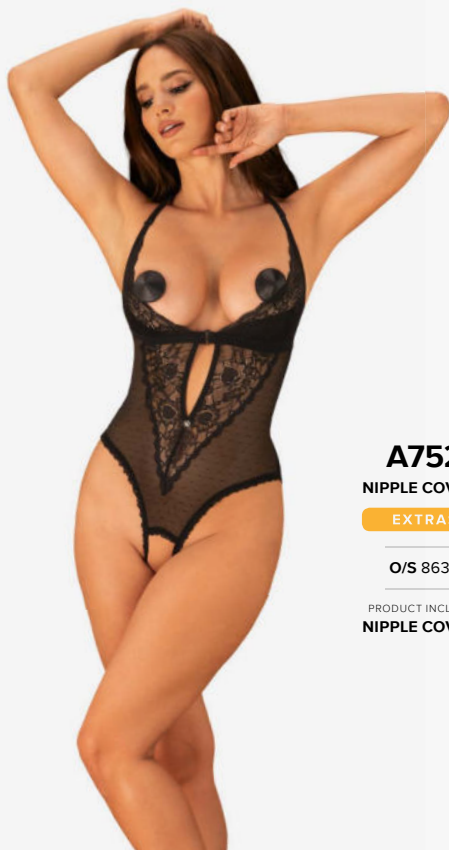

PRODUCT INCLUDES
STOCKINGS

NEW
10. 2021

MAURESS
TEDDY

SPICY LINE

S/M 3450 L/XL 3467

PRODUCT INCLUDES
HALF-CUP, CROTCHLESS TEDDY

A752

NIPPLE COVERS