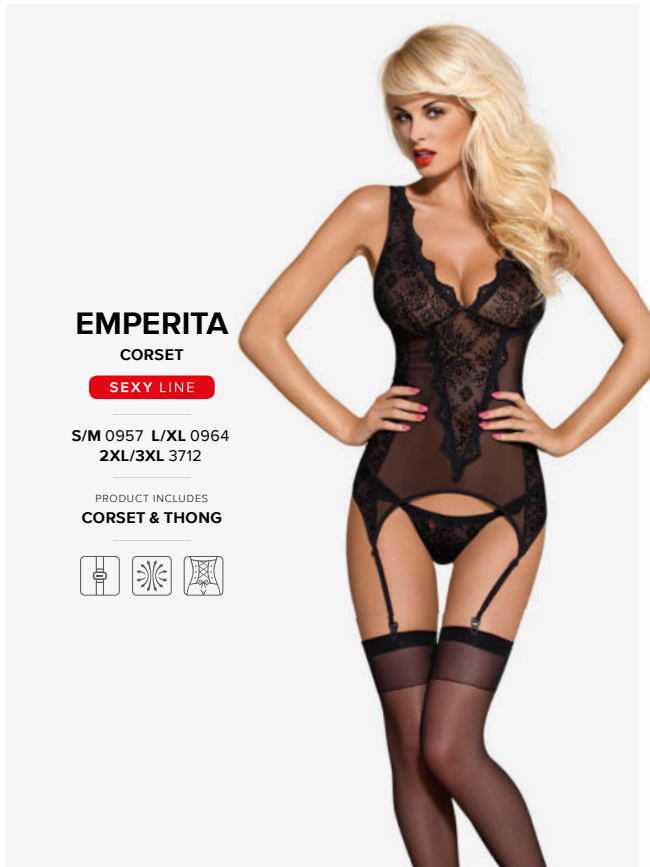

EMPERITA

CORSET

SEXY LINE

S/M 0957 L/XL 0964
2XL/3XL 3712

PRODUCT INCLUDES
CORSET & THONG