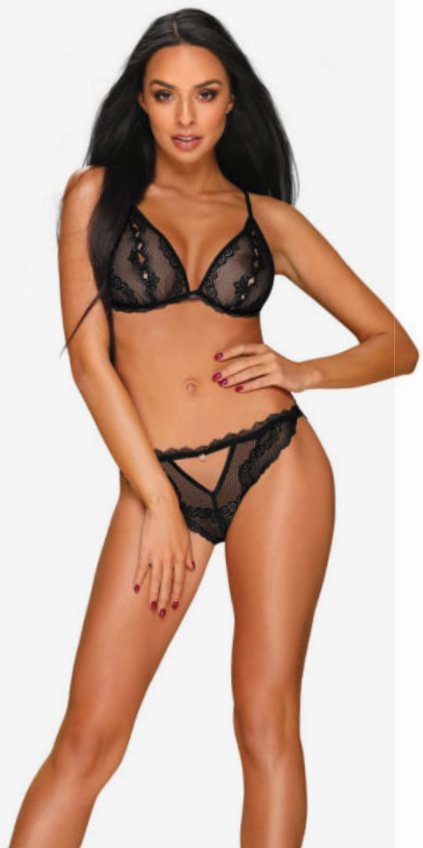

MILLAGRO

SET

SPICY LINE

S/M 1524 L/XL 1531

PRODUCT INCLUDES
BRA & PANTIES