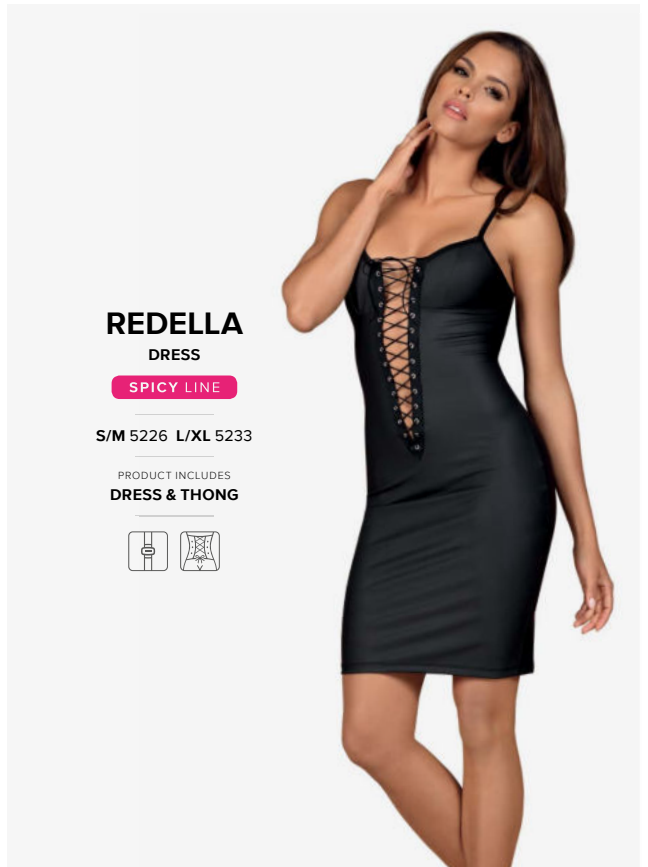

REDELLA

DRESS

SPICY LINE

S/M 5226 L/XL 5233

PRODUCT INCLUDES
DRESS & THONG

REGULAR OFFER

B A B Y D O L L S

SEXY LINE