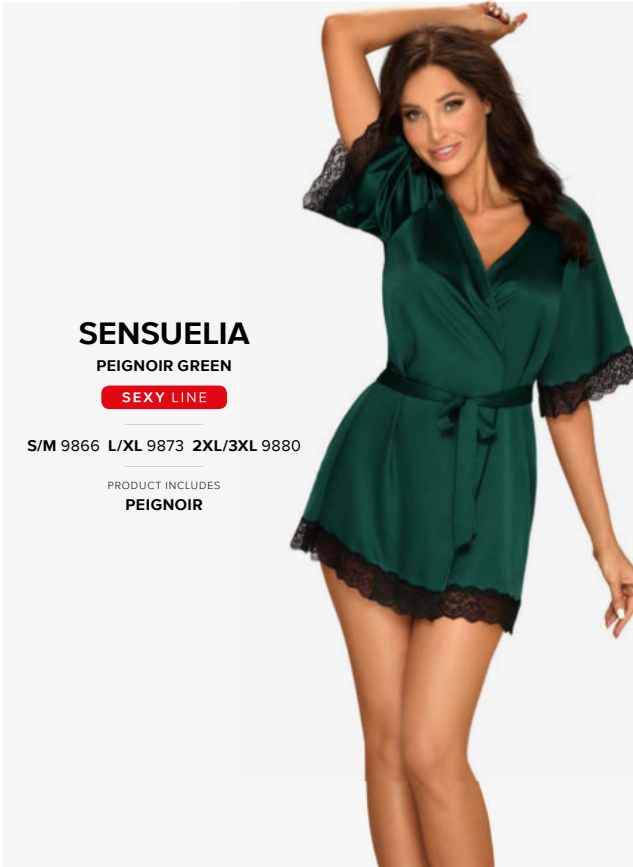

SENSUELIA

PEIGNOIR GREEN

SEXY LINE

S/M 9866 L/XL 9873 2XL/3XL 9880

PRODUCT INCLUDES
PEIGNOIR