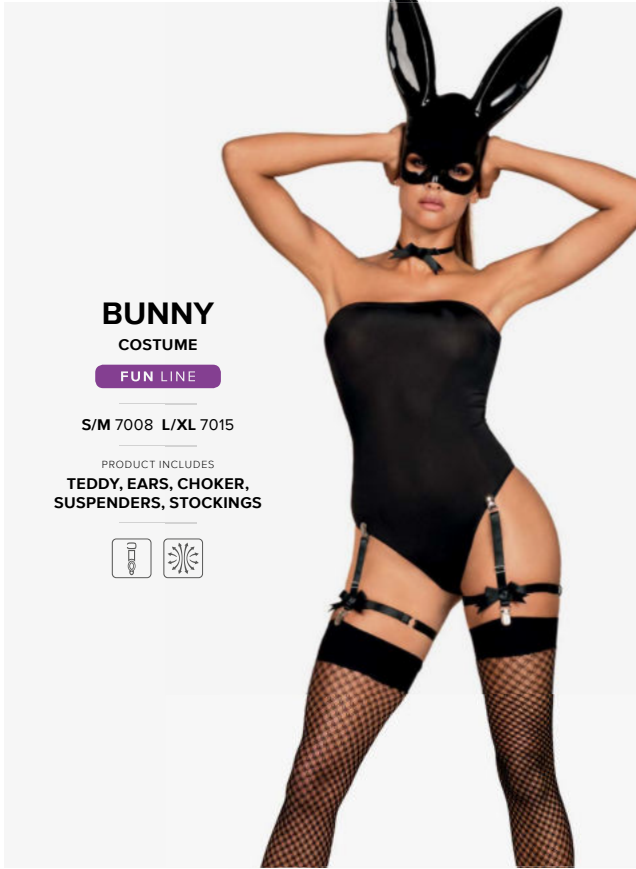

PRODUCT INCLUDES
TOP, SKIRT WITH BRACES,
THONG, TIE

SLAVIANA

FUN LINE

S/M 9958 L/XL 9965

PRODUCT INCLUDES
TOP, SLEEVES, BELT,
SKIRT, THONG

BUNNY

COSTUME

FUN LINE