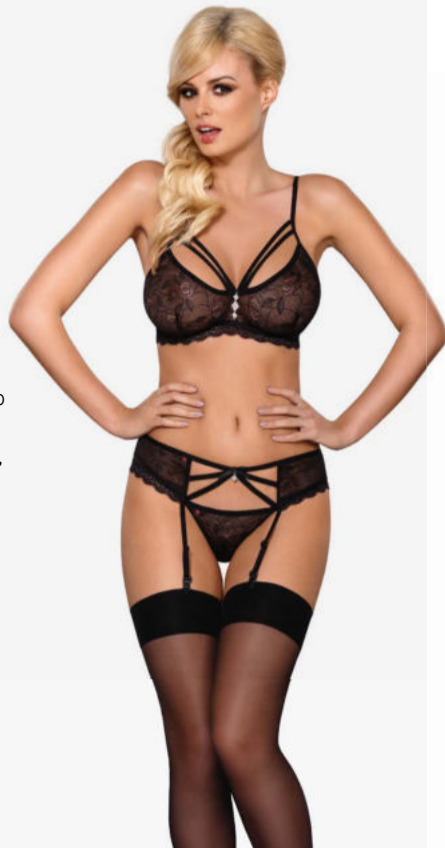

PRODUCT INCLUDES
PADDED BRA,
GARTER BELT, THONG

818-SEG-1

SEXY LINE

S/M 4633 L/XL 4640

PRODUCT INCLUDES
BRA, GARTER BELT,
THONG

838-SEG-1

SEXY LINE

S/M 2485 L/XL 2492