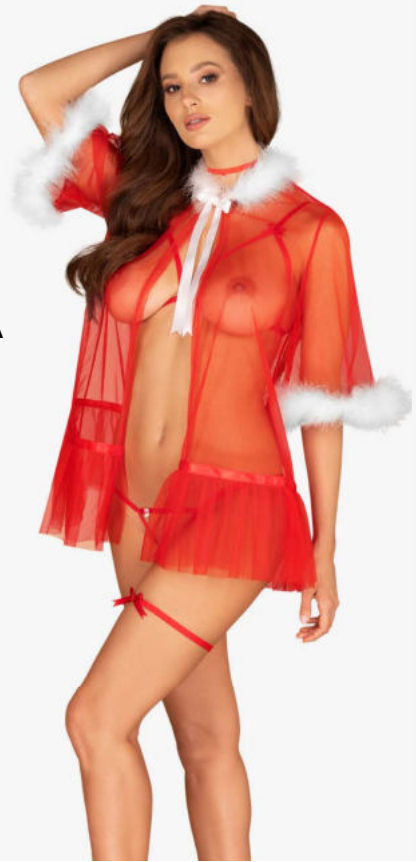

KISSMAS

TEDDY

FUN LINE

S/M 8999 L/XL 9002

PRODUCT INCLUDES
TEDDY, CHOKER,
CAP, STOCKINGS

SANTASIA

PEIGNOIR

FUN LINE

O/S 8937

PRODUCT INCLUDES
PEIGNOIR

SANTASTIC

CAP

FUN LINE

O/S 3314

PRODUCT INCLUDES
CAP

SANTASTIC

SET

FUN LINE

S/M 2898 L/XL 2904

PRODUCT INCLUDES
BRA, THONG, CAP