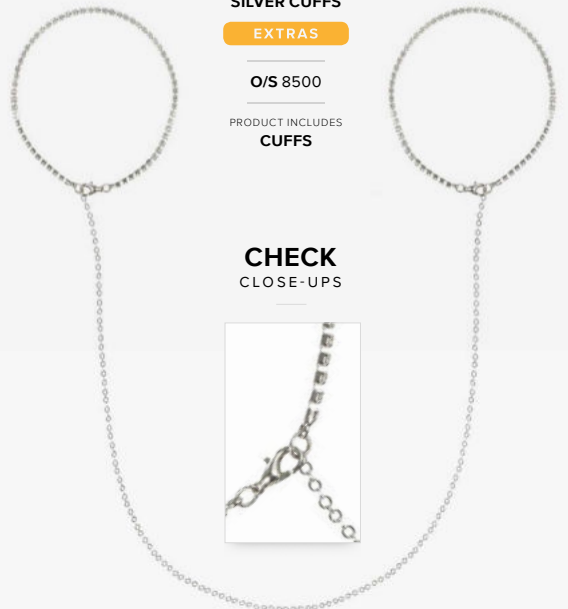

BIJOU 907

SILVER CUFFS

EXTRAS

O/S 8500

PRODUCT INCLUDES

CUFFS

CHECK
CLOSE-UPS

REGULAR OFFER