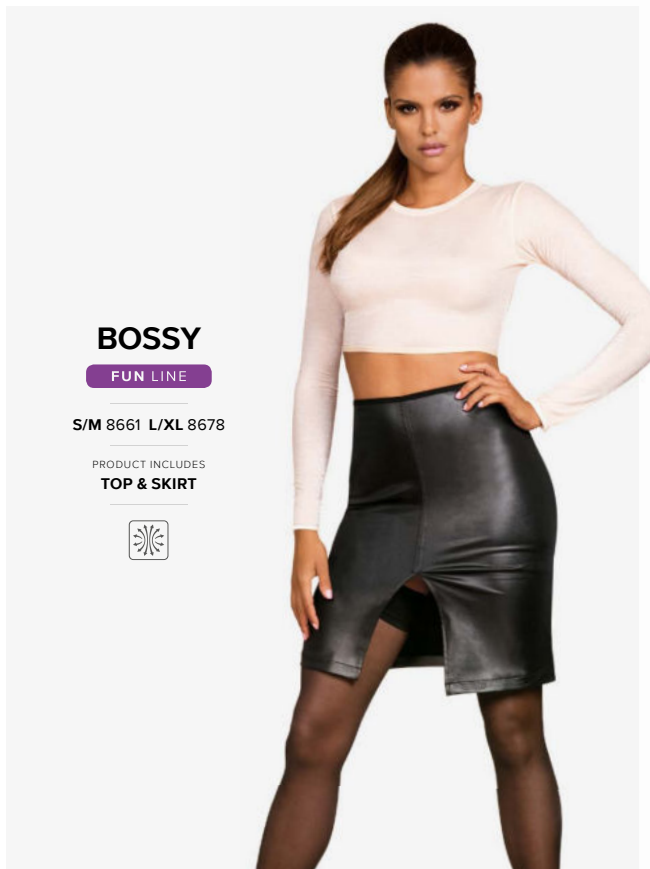

BOSSY

FUN LINE

S/M 8661 L/XL 8678

PRODUCT INCLUDES
TOP & SKIRT