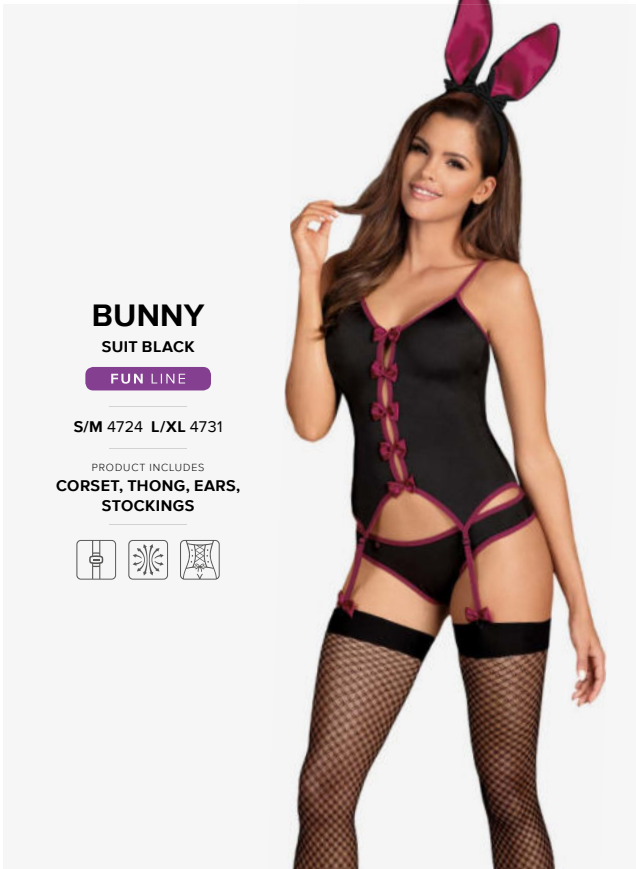

BUNNY

SUIT BLACK

FUN LINE

S/M 4724 L/XL 4731

PRODUCT INCLUDES
CORSET, THONG, EARS,
STOCKINGS