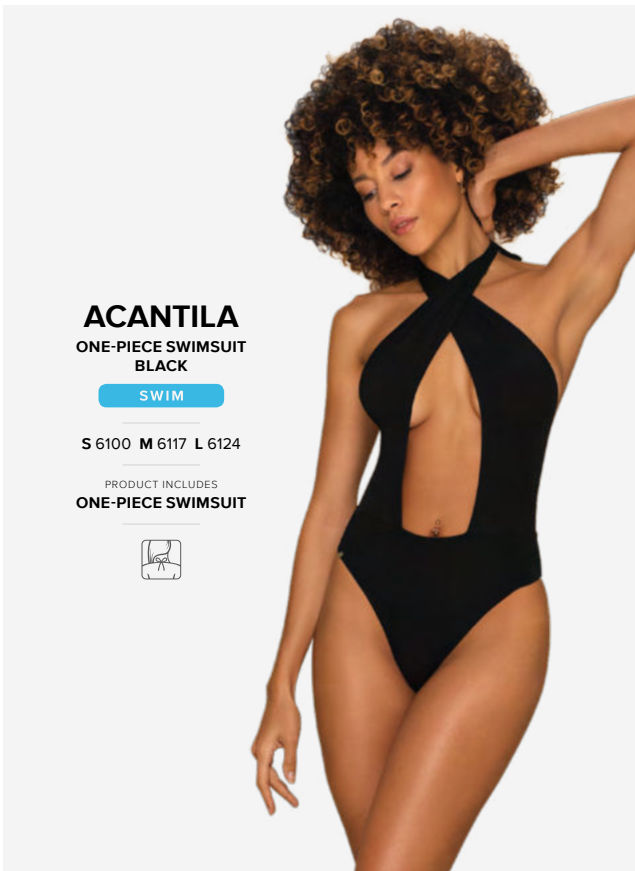

### ACANTILA

ONE-PIECE SWIMSUIT  
BLACK

SWIM

S 6100 M 6117 L 6124

PRODUCT INCLUDES  
ONE-PIECE SWIMSUIT