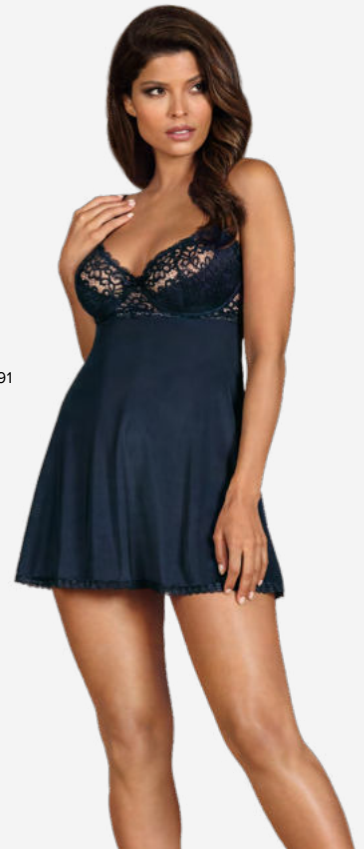

### DELISHYA

BABYDOLL PURPLE

SPICY LINE

S/M 9583 L/XL 9590

PRODUCT INCLUDES

UNDERWIRE, PADDED,  
HALF-CUP BABYDOLL  
& THONG