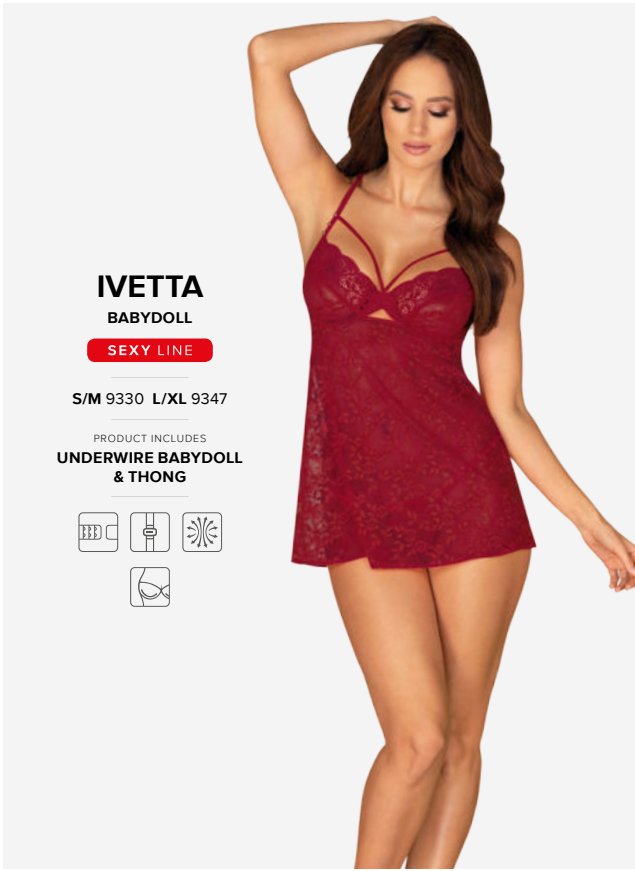

# IDILLIA

BABYDOLL

SEXY LINE

S/M 9017 L/XL 9024 XXL 3781

PRODUCT INCLUDES  
BABYDOLL & THONG

**IVETTA**  
BABYDOLL

SEXY LINE

S/M 9330 L/XL 9347