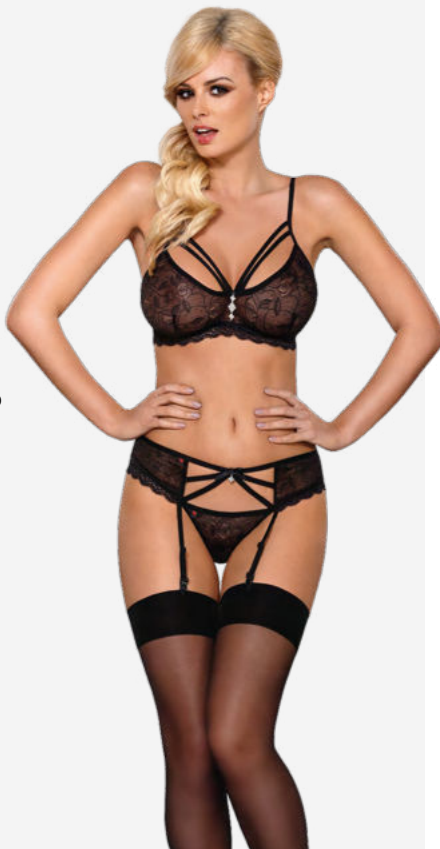

818-SEG-1

SEXY LINE

S/M 4633 L/XL 4640

PRODUCT INCLUDES
**BRA, GARTER BELT
THONG**