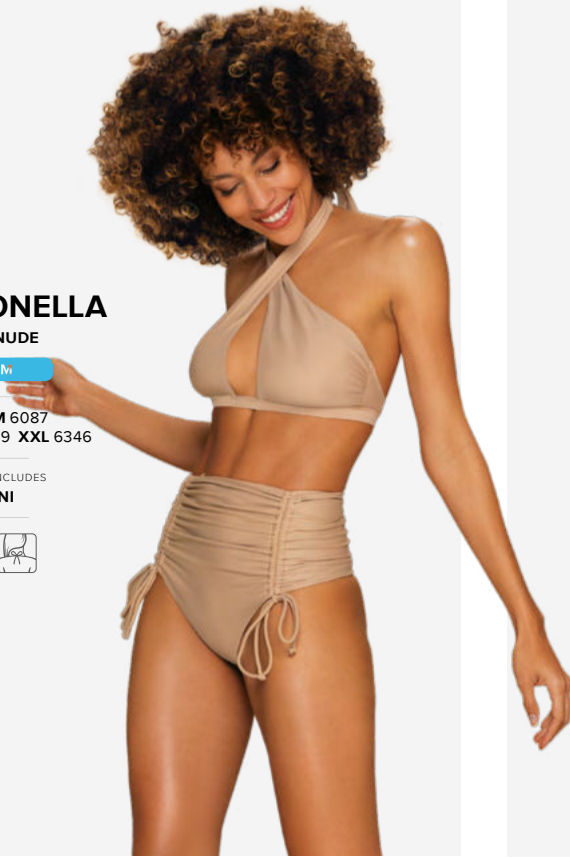

## HAMPTONELLA

BIKINI NUDE

SWIM

S 6070 M 6087  
L 6094 XL 6399 XXL 6346

PRODUCT INCLUDES

BIKINI