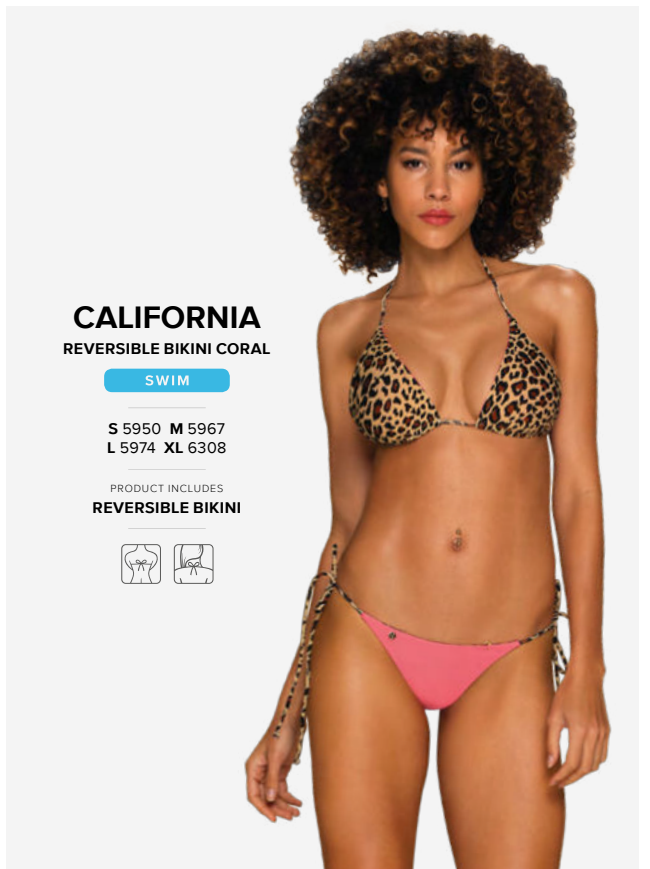

CALIFORNIA

REVERSIBLE BIKINI CORAL

SWIM

S 5950 M 5967
L 5974 XL 6308

PRODUCT INCLUDES
REVERSIBLE BIKINI