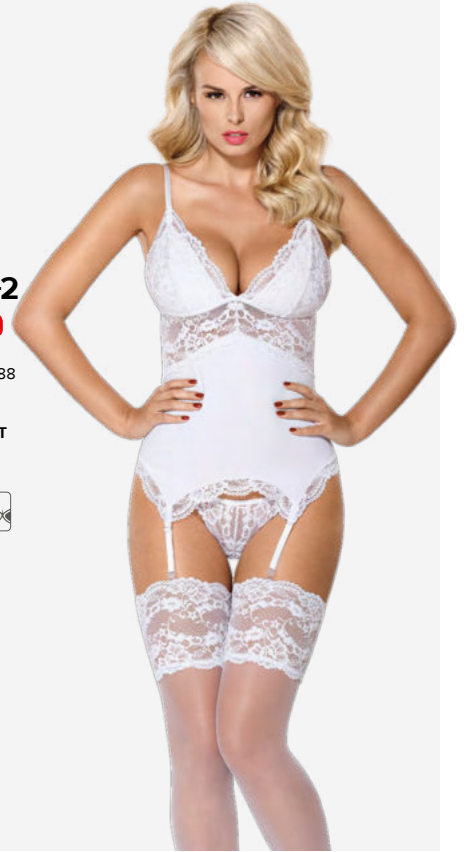

810-COR-2

SEXY LINE

S/M 3971 L/XL 3988

PRODUCT INCLUDES
PADDED CORSET
& THONG