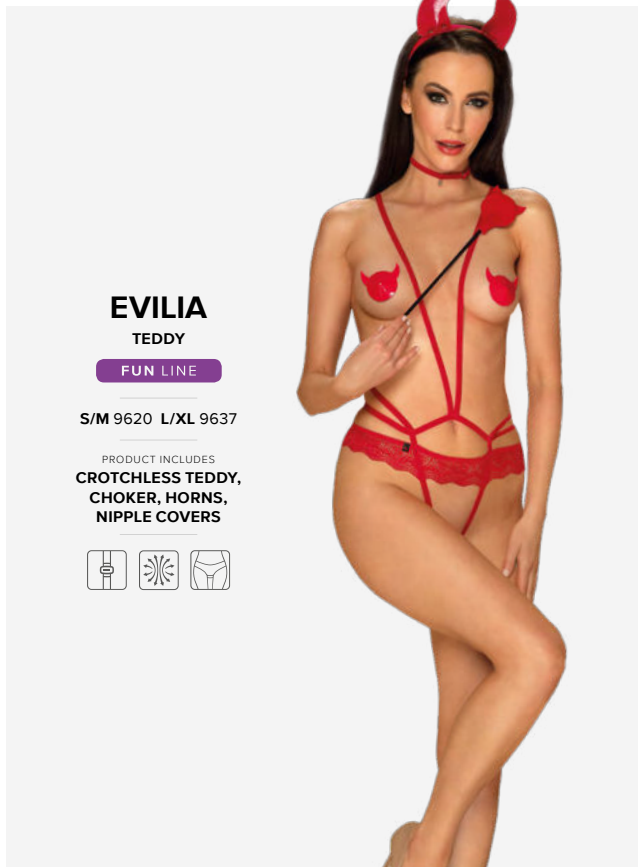

**EMERGENCY**

FUN LINE

S/M 0465

PRODUCT INCLUDES  
DRESS, THONG, GLOVES,  
CAP, STETHOSCOPE

**EVILIA**  
TEDDY

FUN LINE

S/M 9620 L/XL 9637

PRODUCT INCLUDES  
CROTCHLESS TEDDY,  
CHOKER, HORNS,  
NIPPLE COVERS