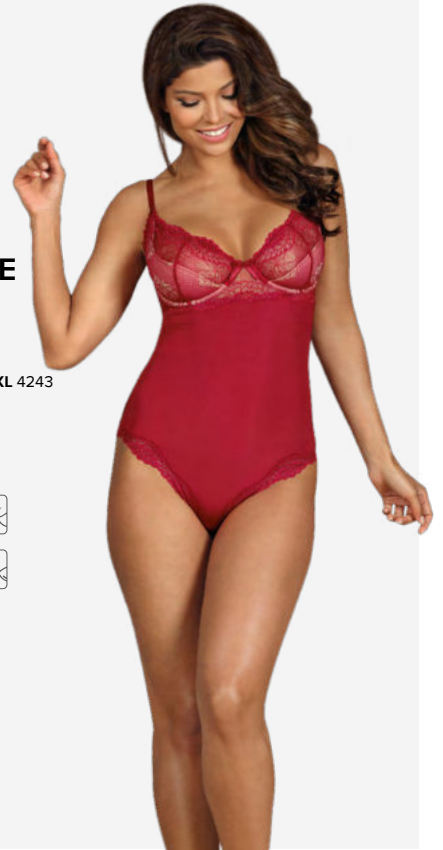

ROSALYNE

TEDDY

SEXY LINE

S/M 4229 L/XL 4236 XXL 4243

PRODUCT INCLUDES
UNDERWIRE,
PADDED TEDDY