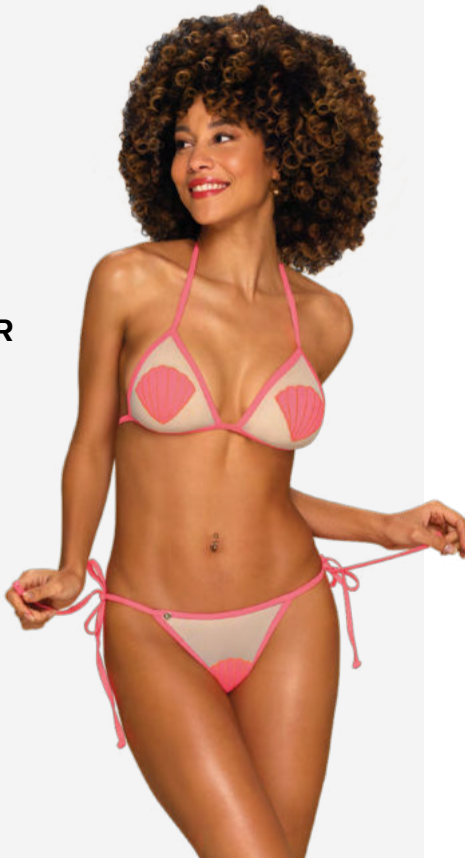

PLAYA DEL AMOR

BIKINI CORAL

SWIM

O/S 6193

PRODUCT INCLUDES

BIKINI