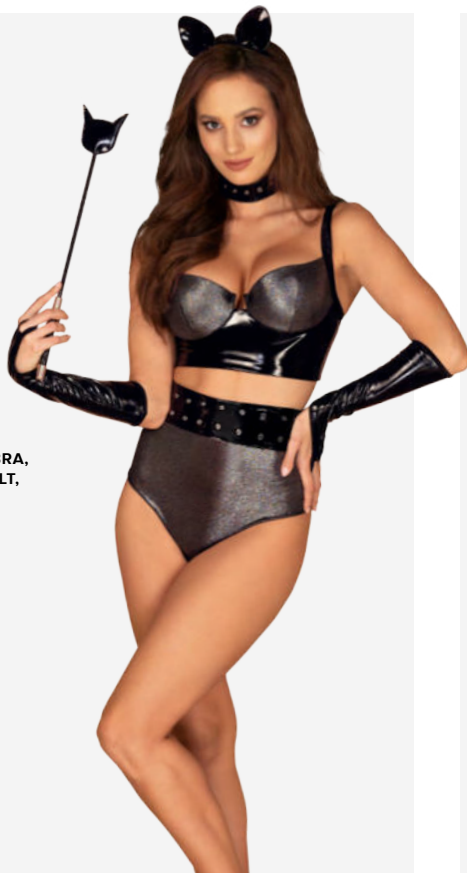

SILVERIA SET

FUN LINE

S/M 9927 L/XL 9934

PRODUCT INCLUDES
UNDERWIRE, PADDED BRA,
PANTIES, MITTENS, BELT,
CHOKER, EARS