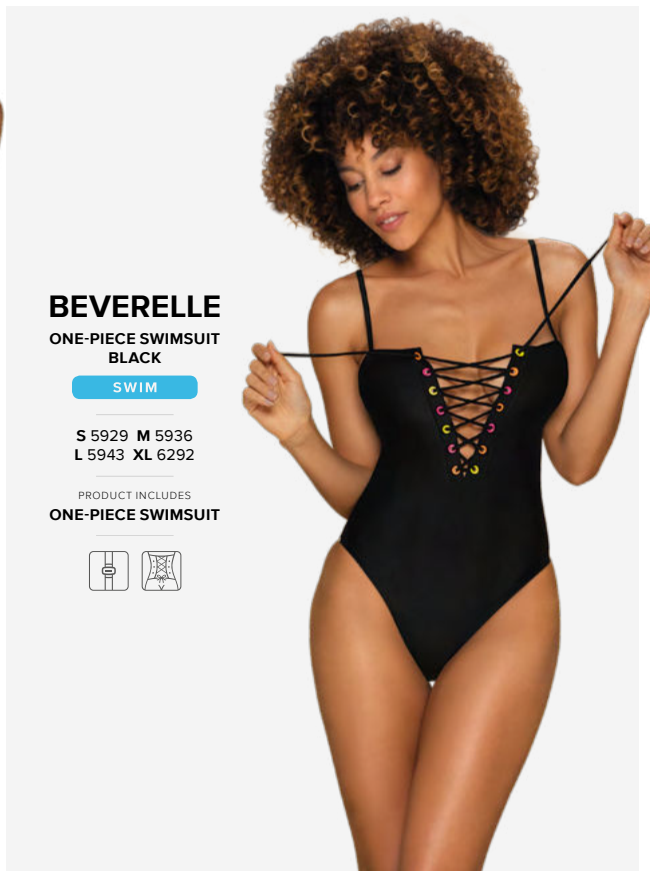

BEVERELLE

ONE-PIECE SWIMSUIT
BLACK

SWIM

S 5929 M 5936
L 5943 XL 6292

PRODUCT INCLUDES
ONE-PIECE SWIMSUIT