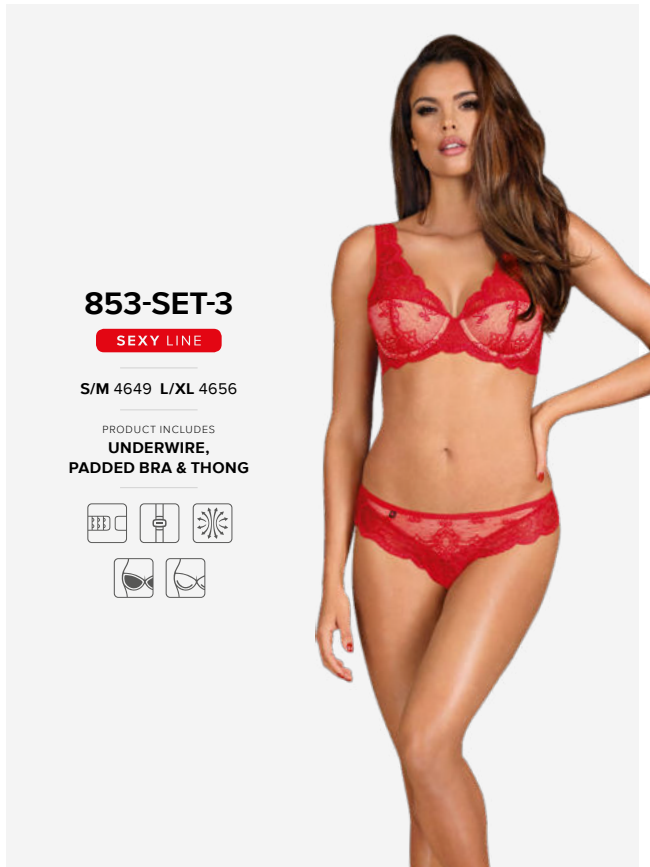

853-SET-3

SEXY LINE

S/M 4649 L/XL 4656

PRODUCT INCLUDES
UNDERWIRE,
PADDED BRA & THONG