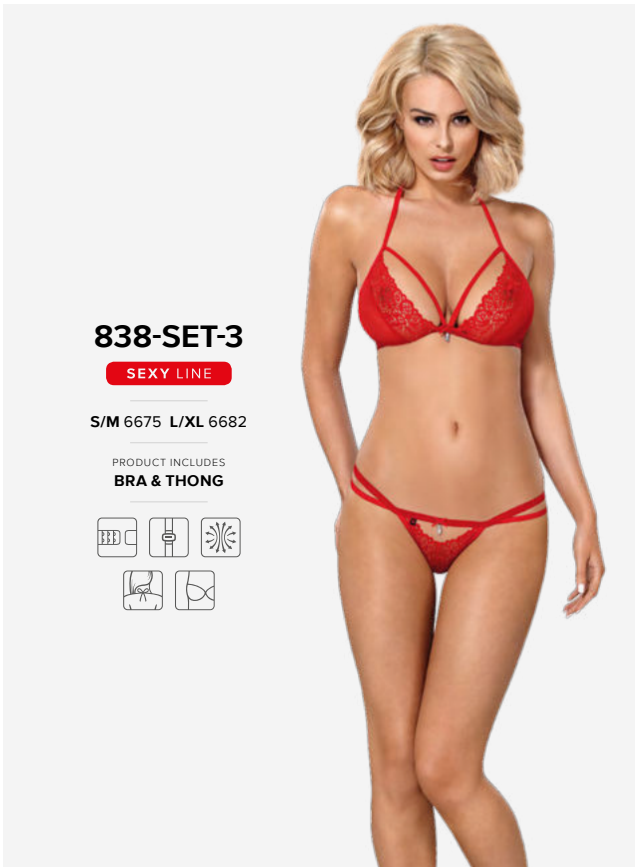

838-SET-3

SEXY LINE

S/M 6675 L/XL 6682

PRODUCT INCLUDES
BRA & THONG