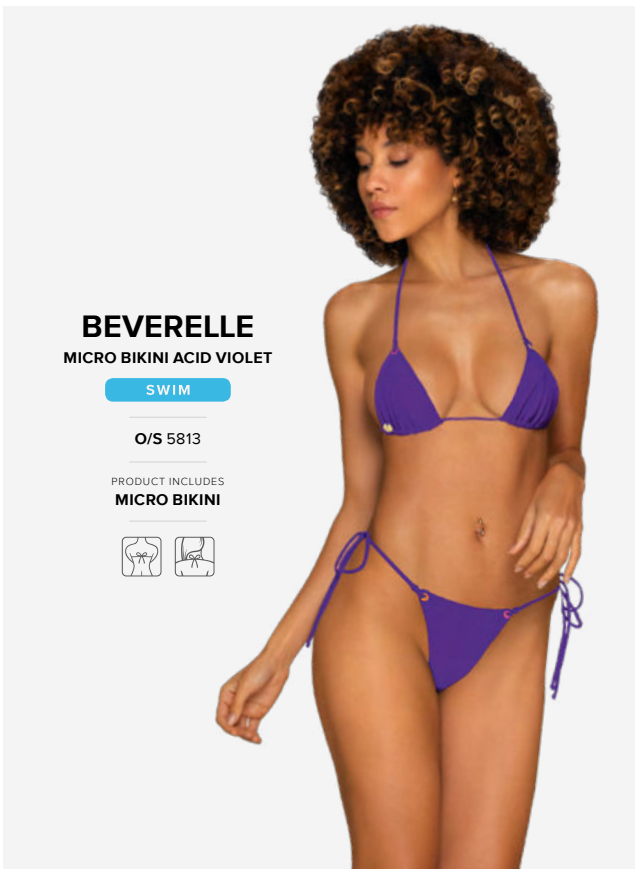

BEVERELLE

MICRO BIKINI ACID VIOLET

SWIM

O/S 5813

PRODUCT INCLUDES
MICRO BIKINI