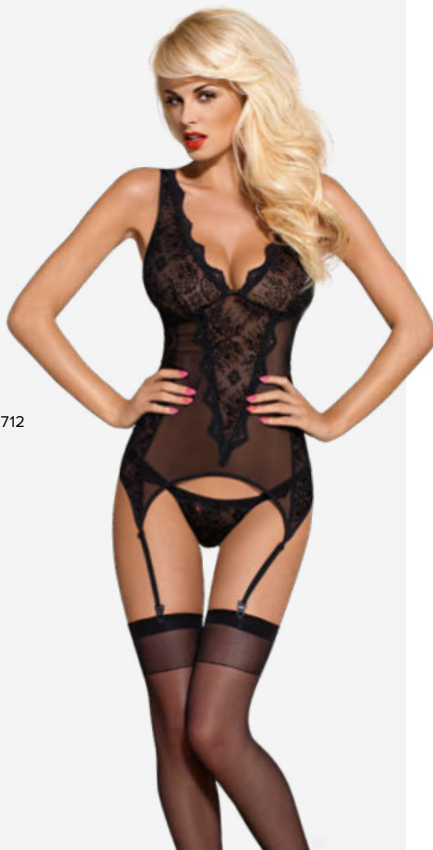

EMPERITA CORSET

SEXY LINE

S/M 957 L/XL 964 XXL 3712

PRODUCT INCLUDES
CORSET & THONG