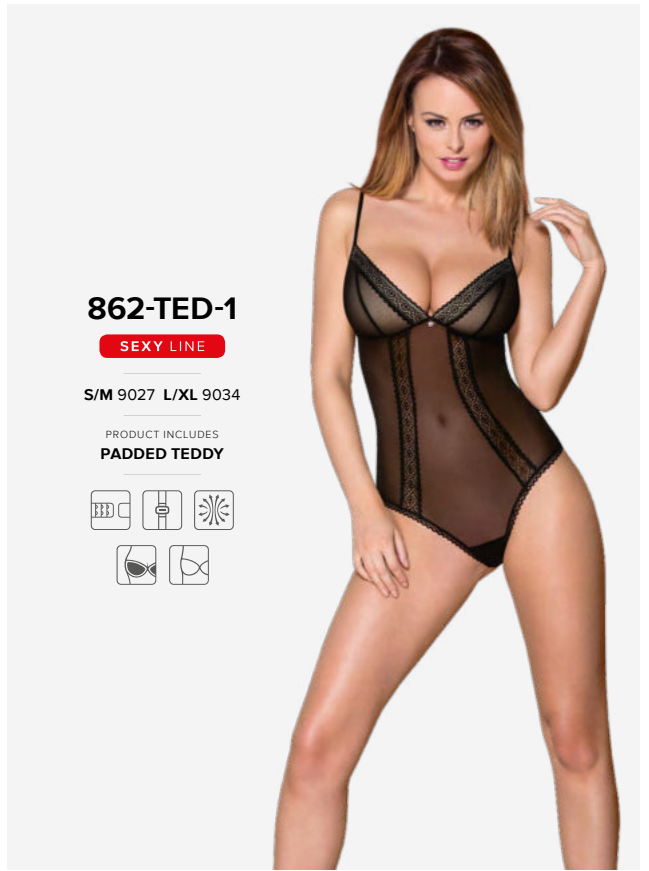

862-TED-1

SEXY LINE

S/M 9027 L/XL 9034

PRODUCT INCLUDES
PADDED TEDDY