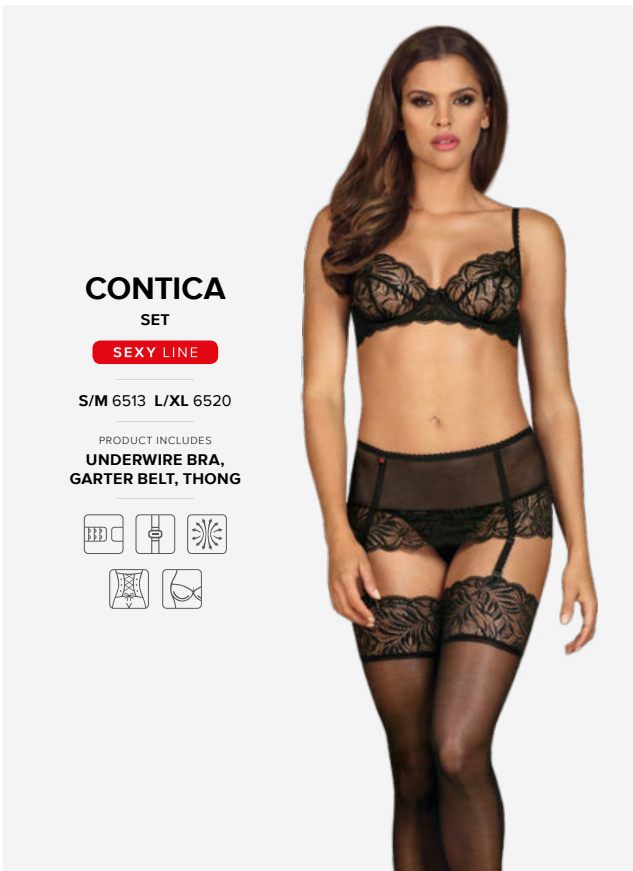

## CLAUDUSIA

SET

SEXY LINE

S/M 0244 L/XL 0251

PRODUCT INCLUDES  
UNDERWIRE BRA  
& THONG