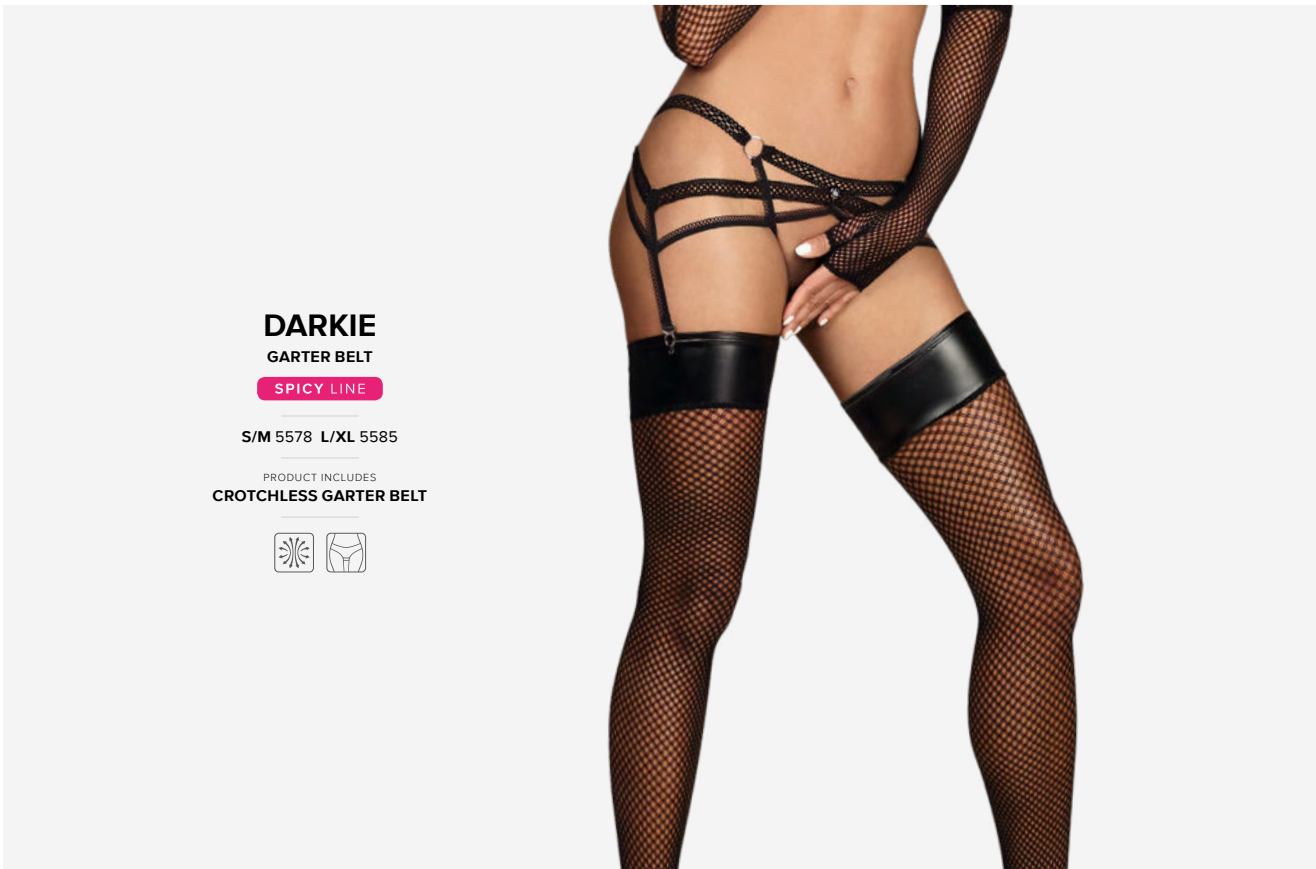

### CHARMS

GARTER BELT

SEXY LINE

S/M 8720 L/XL 3491 XXL 3507

PRODUCT INCLUDES  
GARTER BELT & THONG

**DARKIE**  
GARTER BELT

**SPICY LINE**

S/M 5578 L/XL 5585