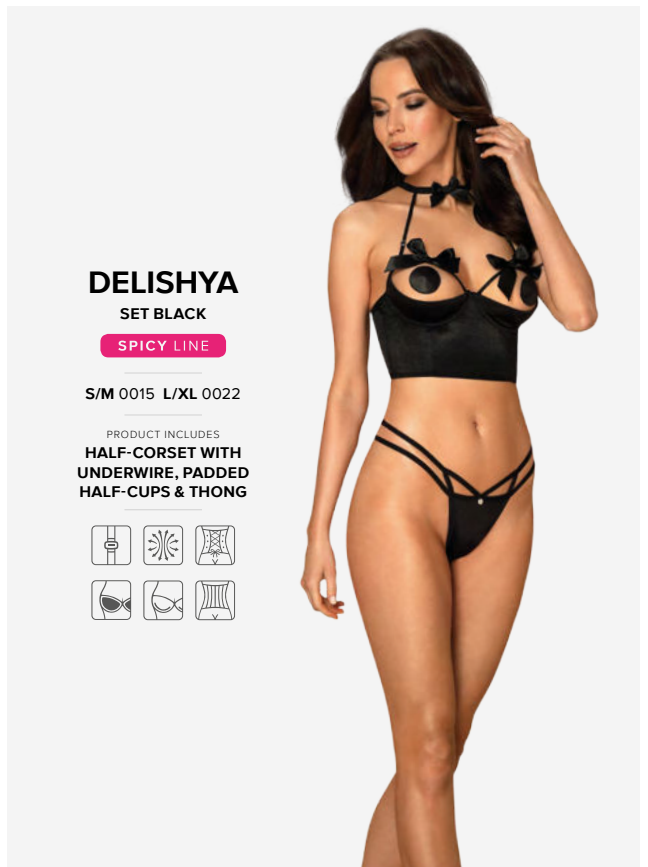

DELISHYA

SET BLACK

SPICY LINE

S/M 0015 L/XL 0022

PRODUCT INCLUDES
HALF-CORSET WITH
UNDERWIRE, PADDED
HALF-CUPS & THONG